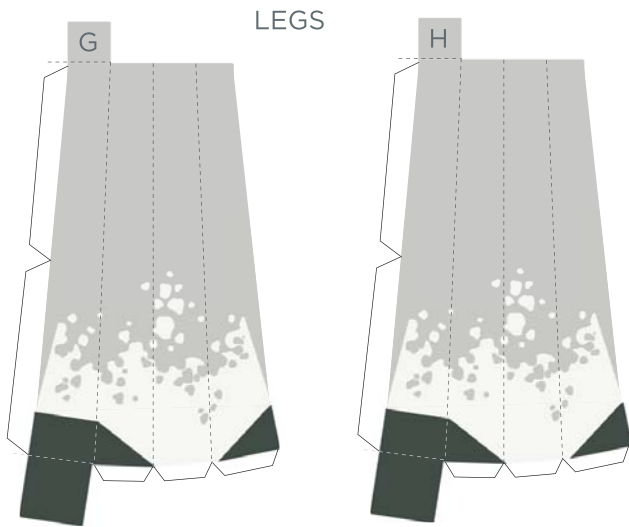

# Igor the Mule

## HOW TO MAKE YOUR CARTON CREATURE

Cut out all pieces. Fold along dotted lines. Glue pieces together at junctions. *Tip: to make a piece curve, roll it around a pencil.*

LEGS

EARS

HEAD

NOSE

EYES

TAIL

MANE