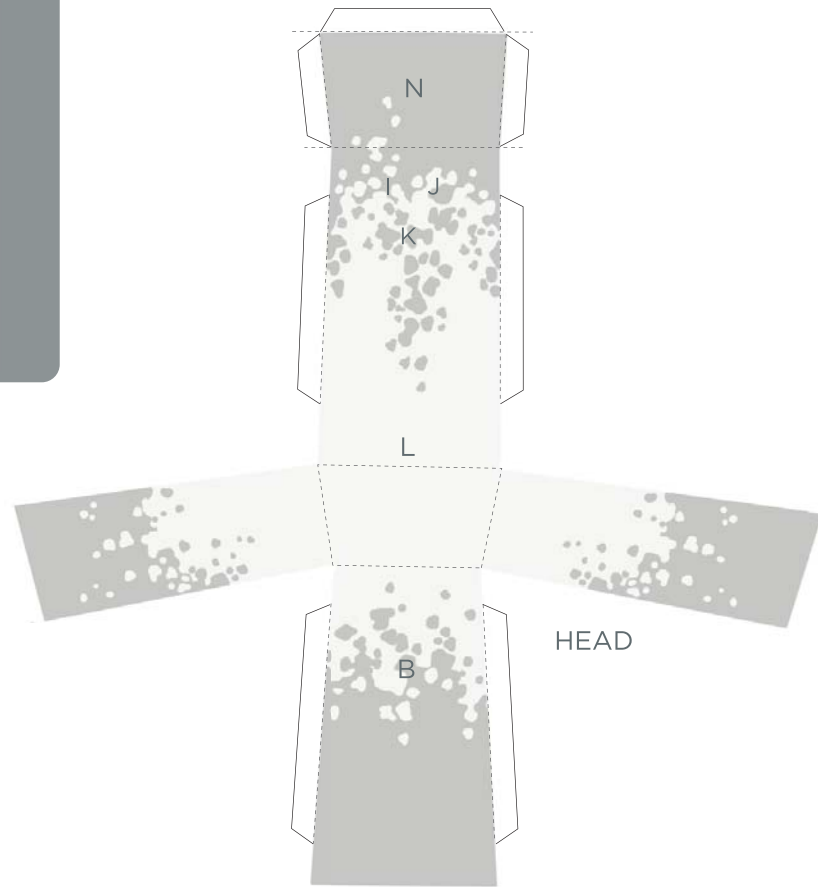

## HOW TO MAKE YOUR CARTON CREATURE

Cut out all pieces. Fold along dotted lines. Glue pieces together at junctions. *Tip: to make a piece curve, roll it around a pencil.*

LEGS

EARS

HEAD

NOSE

EYES

TAIL

MANE